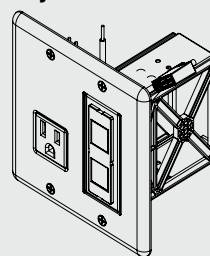

Keystone 2-Port Adapter