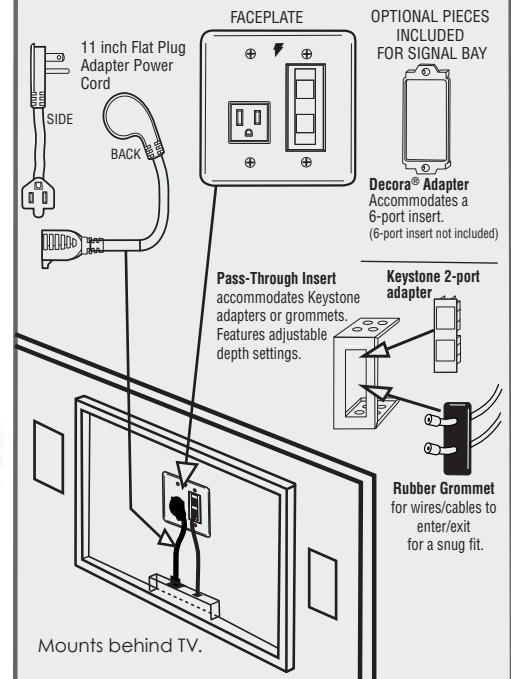

## FEATURES

Pass-through insert features adjustable depth settings and can accommodate grommet (shown above) or Keystone 2-port adapter.

(insert not included)

Decora Adapter can accommodate 6-port insert

Flat plug adapter cord

Keystone 2-Port Adapter

3 Wire nuts

## TYPICAL APPLICATION